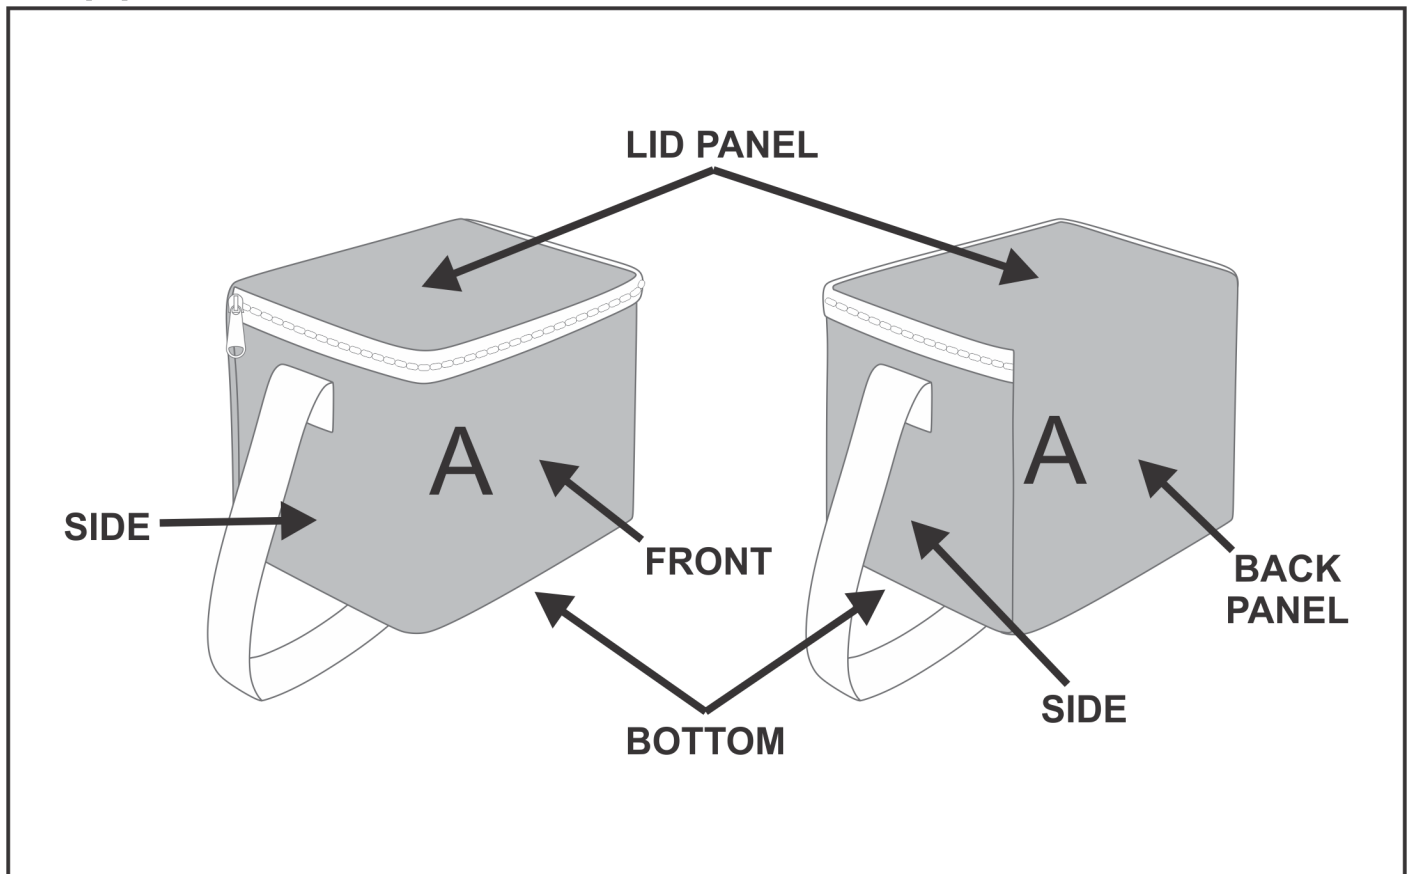

### Need to know:

- Includes 1-Position Sublimation (setup fees apply)
- **Please Note: We cannot guarantee 100% logo Alignment on all Brandable Panels.**

#### **Position A**

1. Custom Sublimation A (CPSUB-A)  
Full Colour  
Size: 499mm wide x 669mm high